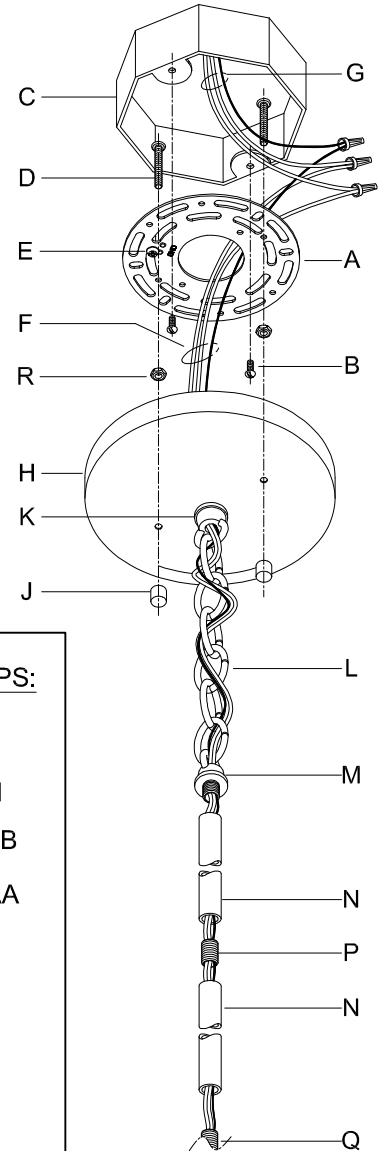

CAUTION: Read instructions carefully and turn electricity off at main circuit breaker panel before beginning installation.

500108

WARNING - If any Special Control Devices are used with this Fixture, Follow the Instructions Carefully to assure full compliance with N.E.C. requirements. If there are any questions, contact a Qualified Electrical Contractor.

CAUTION - All glass is fragile, use care when handling Glass component(s) and or Lamp(s).

CANOPY MOUNTING & WIRE CONNECTION ASSEMBLY STEPS:

Attach (N), (P) to achieve overall desired length.
 Joignez (N), (P) pour obtenir la longueur voulue.
 Una (N), (P) para lograr la longitud deseada.

1. D,E → A
2. B,A → C
3. F → P,N,M
4. N → Q
5. M → N
6. L → M,K
7. F → L,K,H
8. F → G
9. H,J → D

B, C, G & AA
 (NOT FURNISHED)
 (NON FOURNIE)
 (NO INCLUIDA)

FIXTURE ASSEMBLY STEPS:

1. Y → Z
2. Q → N
3. AA → BB
4. V → AA