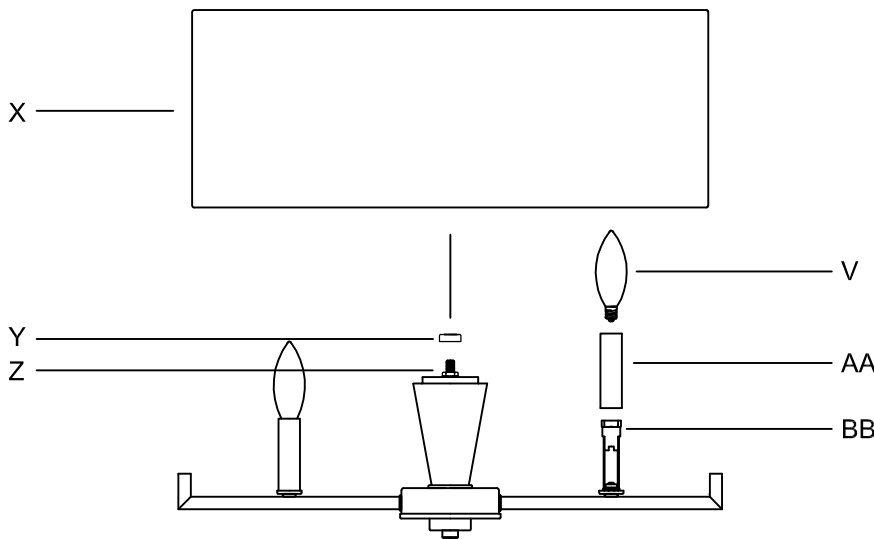

CAUTION - All glass is fragile, use care when handling Glass component(s) and or Lamp(s).

CANOPY MOUNTING & WIRE CONNECTION ASSEMBLY STEPS:

Attach (N), (P) to achieve overall desired length.
 Joignez (N), (P) pour obtenir la longueur voulue.
 Una (N), (P) para lograr la longitud deseada.

1. D,E → A
2. B,A → C
3. F → P,N,M
4. N → Q
5. M → N
6. L → M,K
7. F → L,K,H
8. F → G
9. H,J → D

B, C, G & AA
 (NOT FURNISHED)
 (NON FOURNIE)
 (NO INCLUIDA)

FIXTURE ASSEMBLY STEPS:

1. Y → Z
2. Q → N
3. AA → BB
4. V → AA