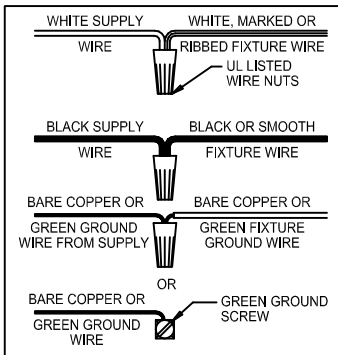

CAUTION: Read instructions carefully and turn electricity off at main circuit breaker panel before beginning installation.

500108

WARNING - If any Special Control Devices are used with this Fixture, Follow the Instructions Carefully to assure full compliance with N.E.C. requirements. If there are any questions, contact a Qualified Electrical Contractor.

CAUTION - All glass is fragile, use care when handling Glass component(s) and or Lamp(s).

CANOPY MOUNTING & WIRE CONNECTION ASSEMBLY STEPS:

Attach (N), (P) to achieve overall desired length.
 Joignez (N), (P) pour obtenir la longueur voulue.
 Una (N), (P) para lograr la longitud deseada.