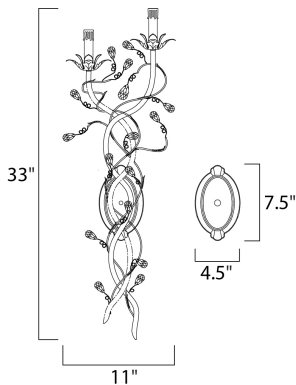

**FINISHES OPTION**

Etruscan Gold EG

**MATERIAL**

Steel

**RATINGS**

cULusDamp Location  
Dimmable

**ADDITIONAL**

INSTALL UP/DOWN: Up  
RATED LIFE 1500 Hours  
OPERATING TEMPERATURE:  
-20°C (-4°F), 40°C (104°F)

**MEASUREMENTS**

DIMENSION : 11." W x 34." H x 8.5" Ext  
MAX OAH : 4.5" W x 7.5" H  
HANGING WEIGHT : 2.61 lb

**LAMPING**

INPUT VOLTAGE : 120V  
LUMENS : 1,344 Rated (0 Del.)  
BULB : 2 x 60W (NOT INCLUDED), 120W Total  
DIMMABLE : Dimmable  
LIGHTING\_DIRECTION : Up