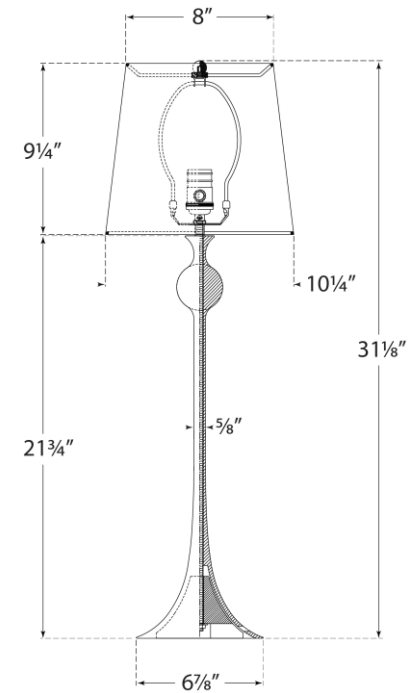

TEAR SHEET

Dover Buffet Lamp

Item # ARN 3144BSL-L

Designer: AERIN

Height: 31.25"

Width: 10.25"

Base: 7" Round

Finishes: AI, BSL, G

Shade Treatments: L

Shade Details: 8" x 10.25" x 9.25"

Socket: E26 Dimmer

Wattage: 60 A19

Weight: 8 Pounds

ARN3144