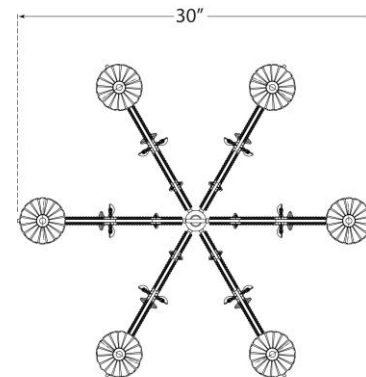

TEAR SHEET

Montmartre Medium Chandelier

Item # ARN 5129PN-CG

Designer: AERIN

Fixture Height: 29.75"

Width: 30"

Canopy: 7" Round

Finishes: HAB, PN

Trim Options: CG

Socket: 6 - E12 Candelabra

Wattage: 6 - 60 C11

Weight: 41 Pounds

ARN5129