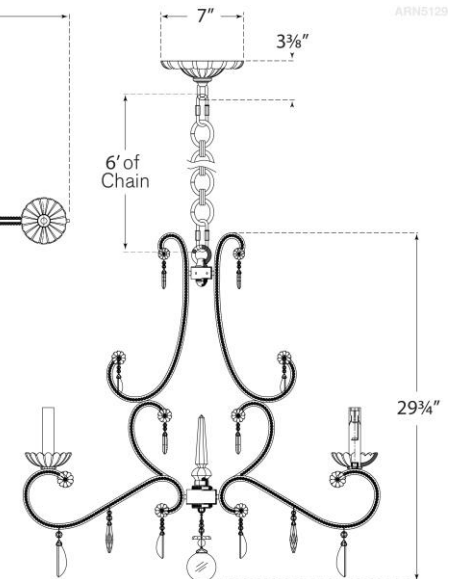

TEAR SHEET

Montmartre Medium Chandelier

Item # ARN 5129PN-CG

Designer: AERIN

Fixture Height: 29.75"

Width: 30"

Canopy: 7" Round

Finishes: HAB, PN

Trim Options: CG

Socket: 6 - E12 Candelabra

Wattage: 6 - 60 C11

Weight: 41 Pounds

ARN5129