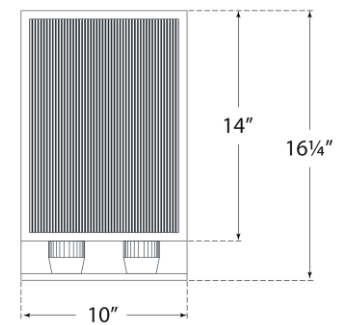

## York 16" Double Box Sconce

Item # BBL 2182SB-CRB

Designer: Barbara Barry

Height: 16.25"

Width: 10"

Extension: 5"

Backplate: 10" x 16.25" Rectangle

Finishes: BZ, PN, SB

Glass Options: CRB

Socket: 2 - E26 Keyless

Wattage: 2 - 8 LED T9

Weight: 16 Pounds

Top View

Side View

Front View