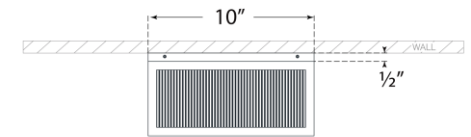

## York 16" Double Box Sconce

Item # BBL 2182SB-CRB

Designer: Barbara Barry

Height: 16.25"

Width: 10"

Extension: 5"

Backplate: 10" x 16.25" Rectangle

Finishes: BZ, PN, SB

Glass Options: CRB

Socket: 2 - E26 Keyless

Wattage: 2 - 8 LED T9

Weight: 16 Pounds

Top View

Side View

Front View