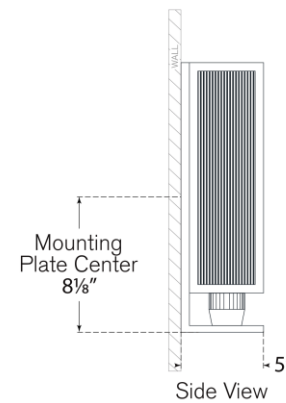

## York 16" Double Box Sconce

Item # BBL 2182SB-CRB

Designer: Barbara Barry

Height: 16.25"

Width: 10"

Extension: 5"

Backplate: 10" x 16.25" Rectangle

Finishes: BZ, PN, SB

Glass Options: CRB

Socket: 2 - E26 Keyless

Wattage: 2 - 8 LED T9

Weight: 16 Pounds

Top View

Side View

Front View