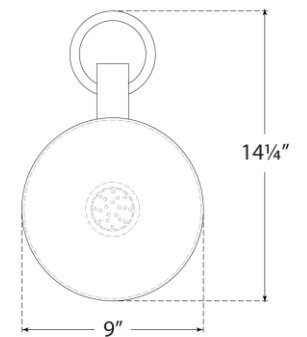

TEAR SHEET

Marisol Medium Single Sconce

Item # CD 2016SB-WG

Designer: Champalimaud

Height: 14.25"

Width: 9"

Extension: 4"

Backplate: 4.25" Round

Finishes: GM, PN, SB

Glass Options: WG

Lightsource: Dedicated LED

Wattage: 6w (500lm)

Weight: 4 Pounds

Top View

Side View

Front View