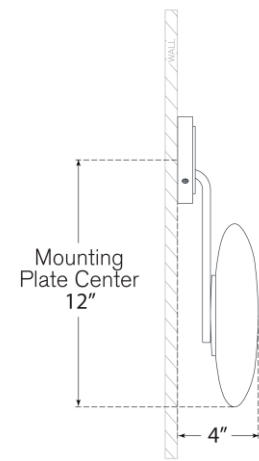

TEAR SHEET

Marisol Medium Single Sconce

Item # CD 2016SB-WG

Designer: Champalimaud

Height: 14.25"

Width: 9"

Extension: 4"

Backplate: 4.25" Round

Finishes: GM, PN, SB

Glass Options: WG

Lightsource: Dedicated LED

Wattage: 6w (500lm)

Weight: 4 Pounds

Top View

Side View

Front View