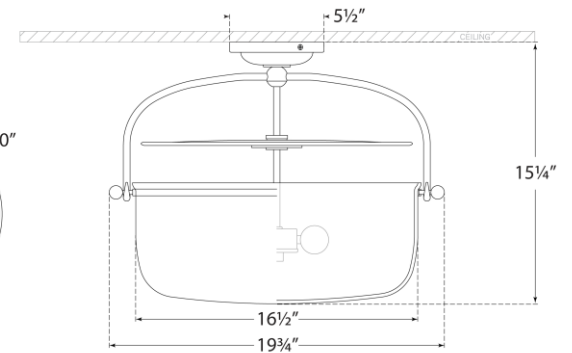

## Lorford Medium Semi-Flush Lantern

Item # CHC 4270GI-MG

Designer: Chapman & Myers

Height: 15"

Width: 19.75"

Canopy: 5.5" Round

Finishes: AI, GI

Glass Options: CG, MG

Socket: 3 - E26 Keyless

Wattage: 3 - 40 B11

Weight: 13 Pounds

Note: Custom Height Available

©EFC DESIGNS

Top View

Side View