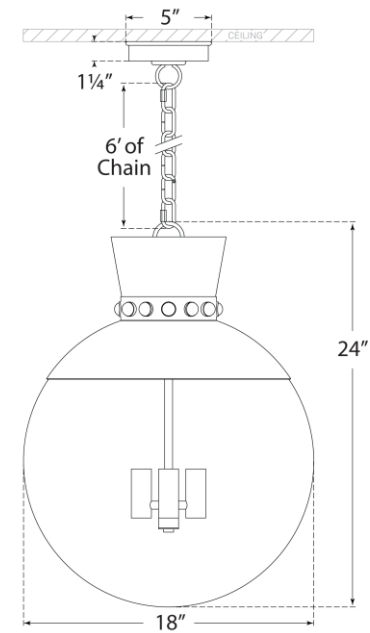

TEAR SHEET

Lucia Large Pendant

Item # JN 5052MBK/G-CG

Designer: Julie Neill

Height: 24"

Width: 18"

Canopy: 5" Round

Finishes: CEL/G, G/WHT, MBK/G, WHT/G

Glass Options: CG

Socket: 4 - E12 Candelabra

Wattage: 4 - 40 C11

Weight: 16 Pounds

Front View