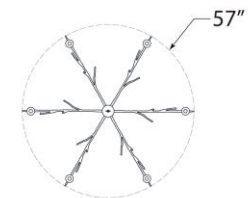

## Iberia Large Chandelier

Item # JN 5076PW

Designer: Julie Neill

Height: 30"

Width: 57"

Canopy: 5.5" Round

Finishes: ABL, AGL, BSL, PW

Socket: 6 - E12 Candelabra

Wattage: 6 - 40 C11

Weight: 16 Pounds

Side View

Top View(1:3)