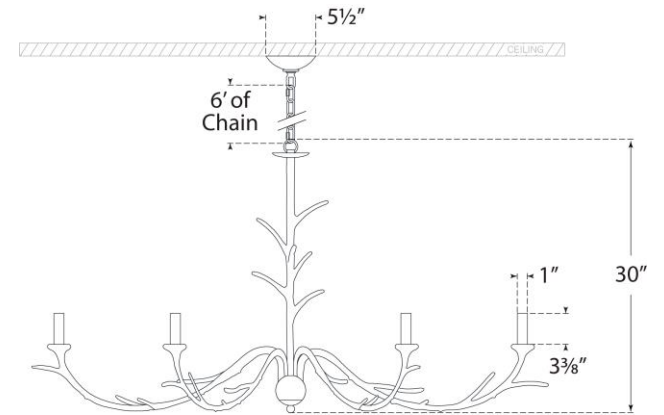

## Iberia Large Chandelier

Item # JN 5076PW

Designer: Julie Neill

Height: 30"

Width: 57"

Canopy: 5.5" Round

Finishes: ABL, AGL, BSL, PW

Socket: 6 - E12 Candelabra

Wattage: 6 - 40 C11

Weight: 16 Pounds

Side View

Top View(1:3)