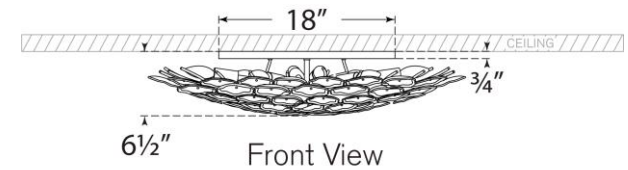

## Leighton Grande Flush Mount

Item # KS 4068PN-CRE

Designer: kate spade new york

Height: 6.5"

Width: 32.5"

Canopy: 18" Round

Finishes: PN, SB

Glass Options: BLS, CRE

Socket: 8 - E12 Candelabra

Wattage: 8 - 6.5 LED B11

Weight: 37 Pounds

6 1/2" Front View

32 1/2" Bottom View