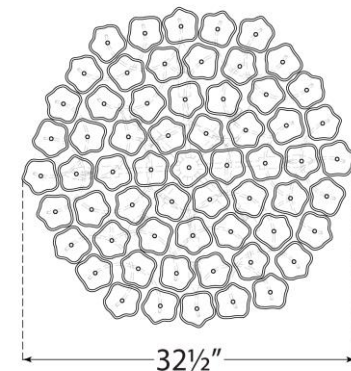

# TEAR SHEET

## Leighton Grande Flush Mount

Item # KS 4068PN-CRE

Designer: kate spade new york

Height: 6.5"

Width: 32.5"

Canopy: 18" Round

Finishes: PN, SB

Glass Options: BLS, CRE

Socket: 8 - E12 Candelabra

Wattage: 8 - 6.5 LED B11

Weight: 37 Pounds

6 1/2" Front View

32 1/2" Bottom View