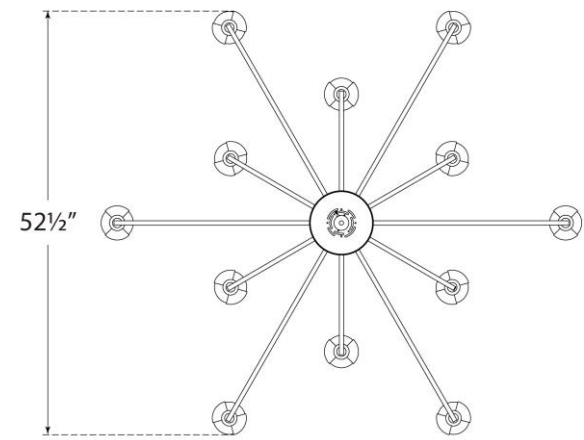

## Pedra Grande Staggered Arm Flush Mount

Item # KW 4624PN-ALB

Designer: Kelly Wearstler

Height: 6"

Width: 60"

Canopy: 8" Round

Finishes: AB, BZ, PN

Shade Treatments: ALB

Lightsource: Dedicated LED

Wattage: 50w (6000lm)

Weight: 35 Pounds

Note: Alabaster is a Natural Stone | Variations in Color and Texture are Expected

Front View

Top View