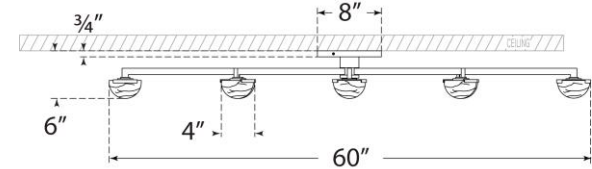

TEAR SHEET

Pedra Grande Staggered Arm Flush Mount

Item # KW 4624PN-ALB

Designer: Kelly Wearstler

Height: 6"

Width: 60"

Canopy: 8" Round

Finishes: AB, BZ, PN

Shade Treatments: ALB

Lightsource: Dedicated LED

Wattage: 50w (6000lm)

Weight: 35 Pounds

Note: Alabaster is a Natural Stone | Variations in Color and Texture are Expected

Front View