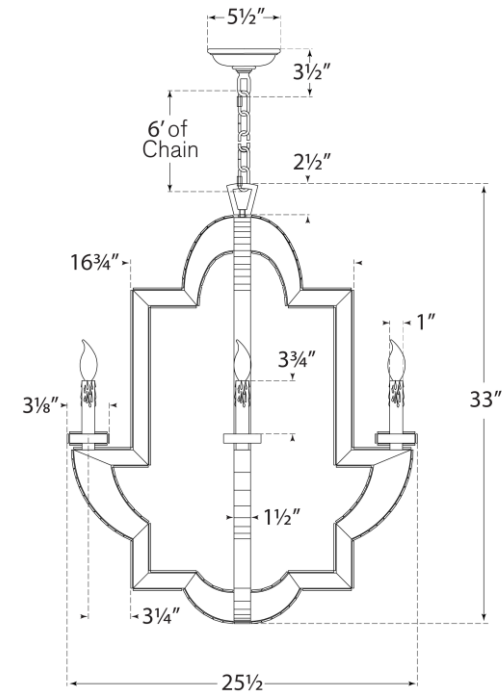

TEAR SHEET

Lido Medium Chandelier

Item # NW 5040AM/HAB

Designer: Niermann Weeks

Height: 33"

Width: 25.5"

Canopy: 5.5" Round

Finishes: AM/HAB

Socket: 4 - E12 Candelabra

Wattage: 4 - 60 C11

Weight: 34 Pounds

NW5040