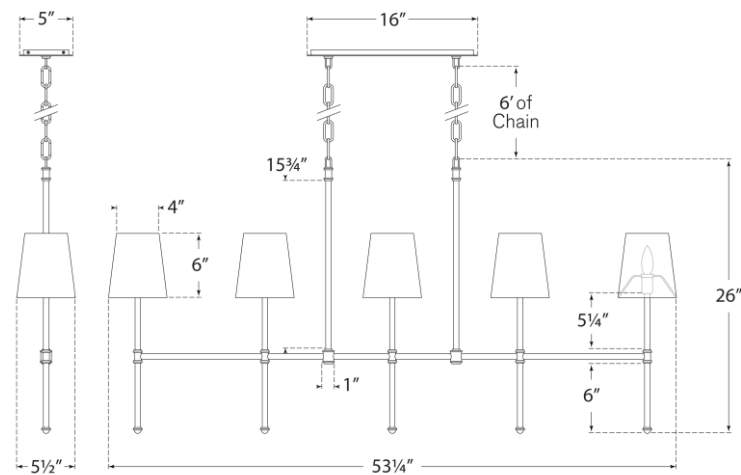

TEAR SHEET

Camille Medium Linear Chandelier

Item # SK 5055HAB-NP

Designer: Suzanne Kasler

Height: 26"

Width: 53.25"

Canopy: 5" x 16" Rectangle

Finishes: BZ, HAB, PN

Shade Treatments: L, NP

Shade Details: 4" x 5.5" x 6"

Socket: 5 - E12 Candelabra

Wattage: 5 - 40 B11

Weight: 17 Pounds

Side View