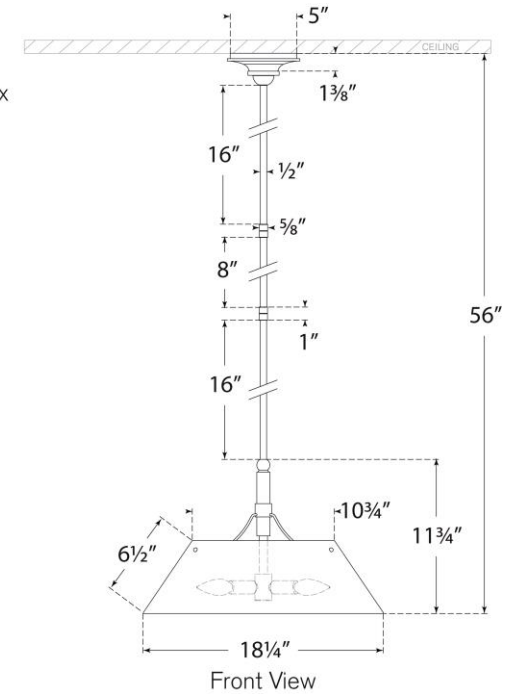

## Turlington Large Pendant

Item # TOB 5724BZ/HAB-BZ

Designer: Thomas O'Brien

O/A Height: 56"

Fixture Height: 11.75"

Min. Custom Height: 22"

Width: 18.25"

Canopy: 5" Round

Finishes: BZ/HAB, HAB, PN

Shade Treatments: BZ, HAB, PN

Shade Details: 11" x 18.5" x 6.75"

Socket: 3 - E12 Candelabra

Wattage: 3 - 6.5 LED B11

Weight: 8 Pounds

Top View

Front View