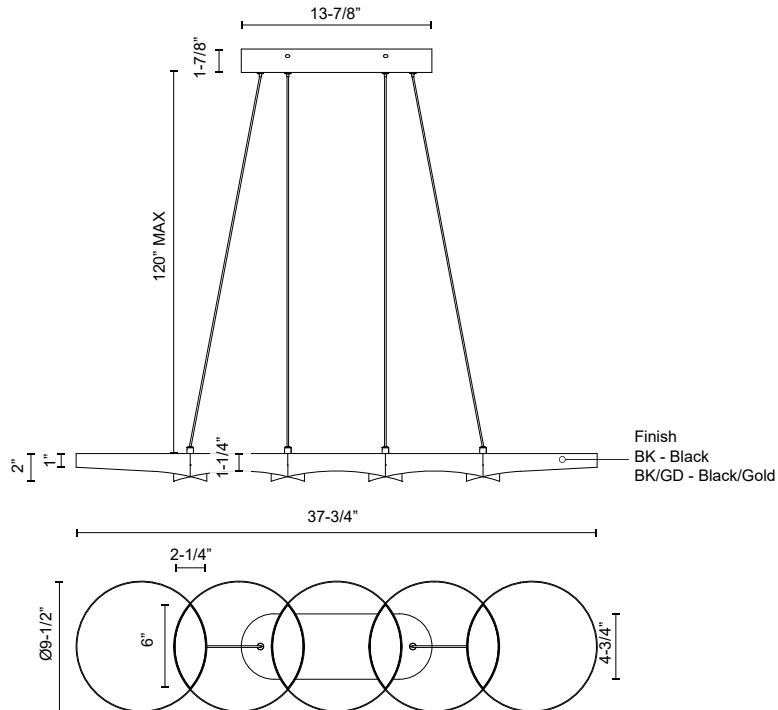

MAESTRO LP90838-UNV

PENDANTS

PROJECT

Black

Black/Gold

SPECIFICATION DETAILS

Fixture Dimensions	L37-3/4" x W9-1/2" x H2"
Light Source	LED with DC Driver
Wattage	35W
Total Lumens	2975lm
Delivered Lumens	BK/GD - 965lm*; BK-915lm*
Voltage	120-277V
Color Temperature	3000K
CRI (Ra)	90CRI
Optional Color Temps	2700K - 5000K Available, Minimum Order Quantities Apply
LED Rated Life	50,000 hours
Dimming	100% - 10%, TRIAC or ELV Dimmer (Not Included)
Diffuser Details	Frosted Acrylic Diffuser
Adjustable	Yes
Wire Length	120" Max
Wire Type	Black Coaxial Wire
Minimum Hang Height	14"
Sloped Ceiling Adaptable	Yes
Location	Dry
Illumination Direction	Downlight
CEC Title 24 JA8	Yes, JA8-2022
Canopy Dimensions	L13-7/8" x W4-3/4" x H1-7/8"
Paint Finish	BK02; GD01;
Material	Steel + Acrylic

* For custom options, consult factory for details.

* For warranty information, please visit www.kuzcolighting.com/warranty

DESCRIPTION

The Maestro Collection directs light and geometry in new and innovative ways. Metal rings twirl and synchronize harmoniously to create jewel-like illumination where the rings meet. Every angle of the Maestro collection is a new surprise as you stand profile, below, or above. Soft, fluid curves meet solid modern geometry in this standing-ovation worthy collection.

Finish
BK - Black
BK/GD - Black/Gold

KUZCO

CANADA: 19054 28TH AVENUE - SURREY, BC V3Z 6M3

USA: 3035 E. LONE MOUNTAIN ROAD - LAS VEGAS, NV 89081

WWW.KUZCOLIGHTING.COM

© 2021 KUZCO LIGHTING. ALL RIGHTS RESERVED.

COMMENT