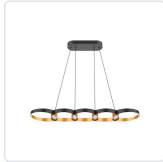

MAESTRO LP90838-UNV

PENDANTS

PROJECT

LP90838-BK-UNV

Black

LP90838-BK/GD-UNV

Black/Gold

SPECIFICATION DETAILS

Fixture Dimensions	L37-3/4" x W9-1/2" x H2"
Light Source	LED with DC Driver
Wattage	35W
Total Lumens	2975lm
Delivered Lumens	BK/GD - 965lm*; BK-915lm*
Voltage	120-277V
Color Temperature	3000K
CRI (Ra)	90CRI
Optional Color Temps	2700K - 5000K Available, Minimum Order Quantities Apply
LED Rated Life	50,000 hours
Dimming	100% - 10%, TRIAC or ELV Dimmer (Not Included)
Diffuser Details	Frosted Acrylic Diffuser
Adjustable	Yes
Wire Length	120" Max
Wire Type	Black Coaxial Wire
Minimum Hang Height	14"
Sloped Ceiling Adaptable	Yes
Location	Dry
Illumination Direction	Downlight
CEC Title 24 JA8	Yes, JA8-2022
Canopy Dimensions	L13-7/8" x W4-3/4" x H1-7/8"
Paint Finish	BK02; GD01;
Material	Steel + Acrylic

* For custom options, consult factory for details.

* For warranty information, please visit www.kuzcolighting.com/warranty

DESCRIPTION

The Maestro Collection directs light and geometry in new and innovative ways. Metal rings twirl and synchronize harmoniously to create jewel-like illumination where the rings meet. Every angle of the Maestro collection is a new surprise as you stand profile, below, or above. Soft, fluid curves meet solid modern geometry in this standing-ovation worthy collection.